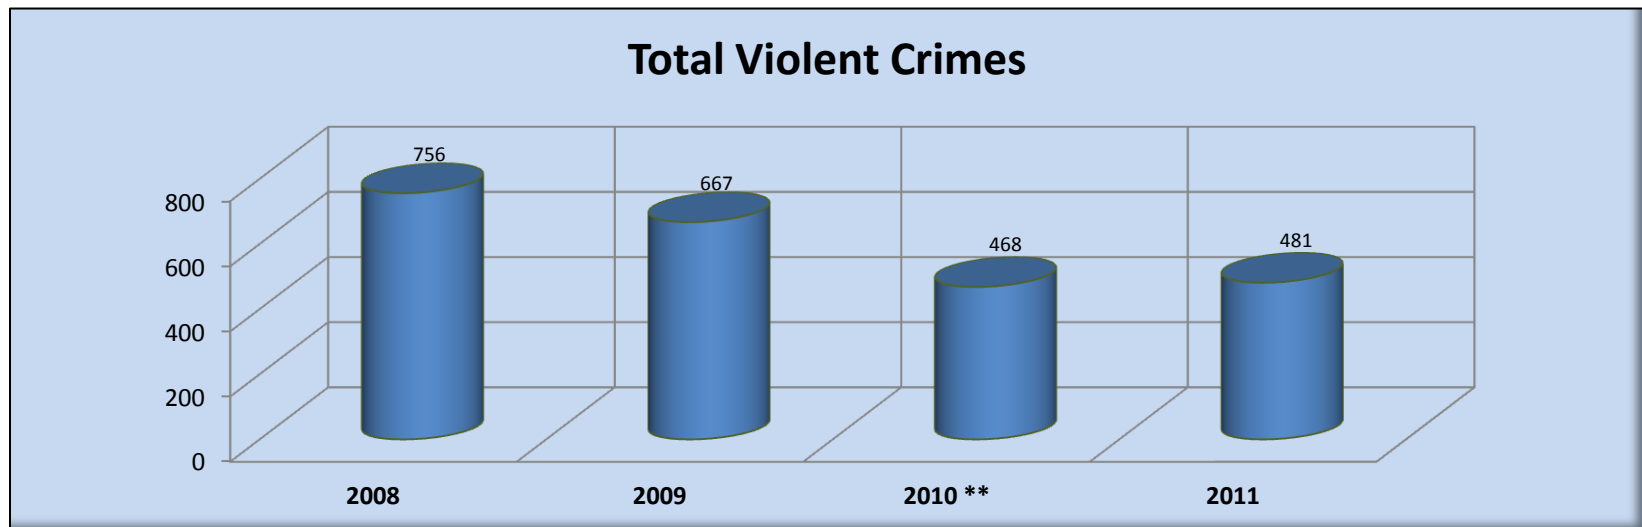

Decatur Total Violent Crimes 2008 - 2011

	2008	2008 YTD	2009	2009 YTD	2010 **	2010 YTD **	2011	2011 YTD	% +/- OVER PREVIOUS YTD
Jan	57	57	68	68	34	34	30	30	-11.76%
Feb	40	97	45	113	34	68	29	59	-13.24%
Mar	49	146	60	173	43	111	40	99	-10.81%
Apr	77	223	52	225	51	162	49	148	-8.64%
May	78	301	75	300	45	207	51	199	-3.86%
June	67	368	54	354	33	240	41	240	0.00%
July	63	431	56	410	49	289	57	297	2.77%
Aug	72	503	62	472	35	324	56	353	8.95%
Sept	65	568	57	529	29	353	35	388	9.92%
Oct	76	644	58	587	37	390	29	417	6.92%
Nov	58	702	48	635	34	424	42	459	8.25%
Dec	54	756	32	667	44	468	22	481	2.78%
Total	756		667		468		481		